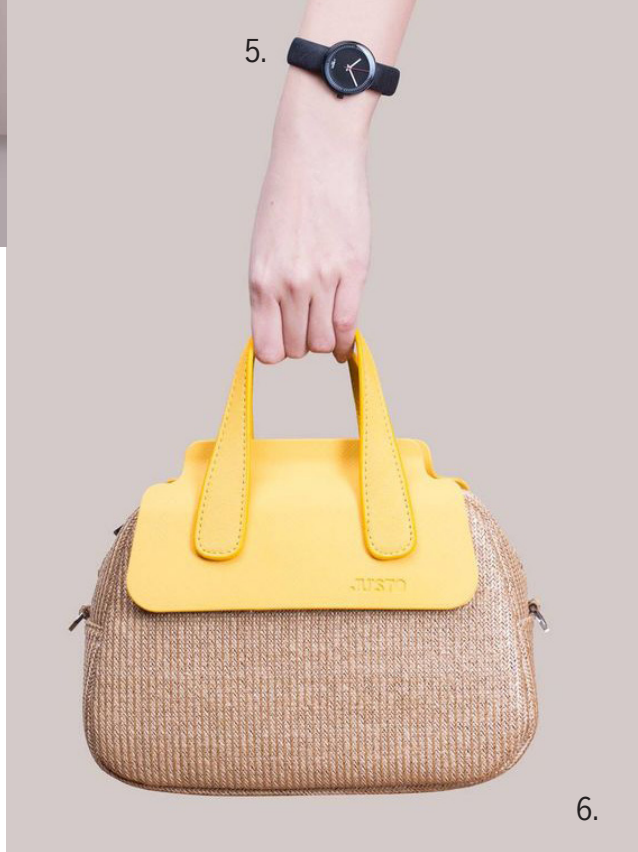

NAFL.124,-

CAPRI
URBAN STORE

1. Tunic Cotton Blue
NAFL.129,-

2. Pareo Cotton
NAFL.34,-

J-HALF & BEAUTY HALFMOON

3.

3. Ju'sto J-Half & Beauty Bag
NAFL.166,-

4. Ju'sto J-Hoop Rattan Hood Bag
NAFL.186,-

5. Black Small Watch
NAFL.128,-

6. Ju'sto Poppy Small Rattan Yellow Bag
NAFL.161,-

J-HOOP
DESIGN BY
E.MAGENTA

4.

5.

6.

JU'STO

SPRING / SUMMER COLLECTION